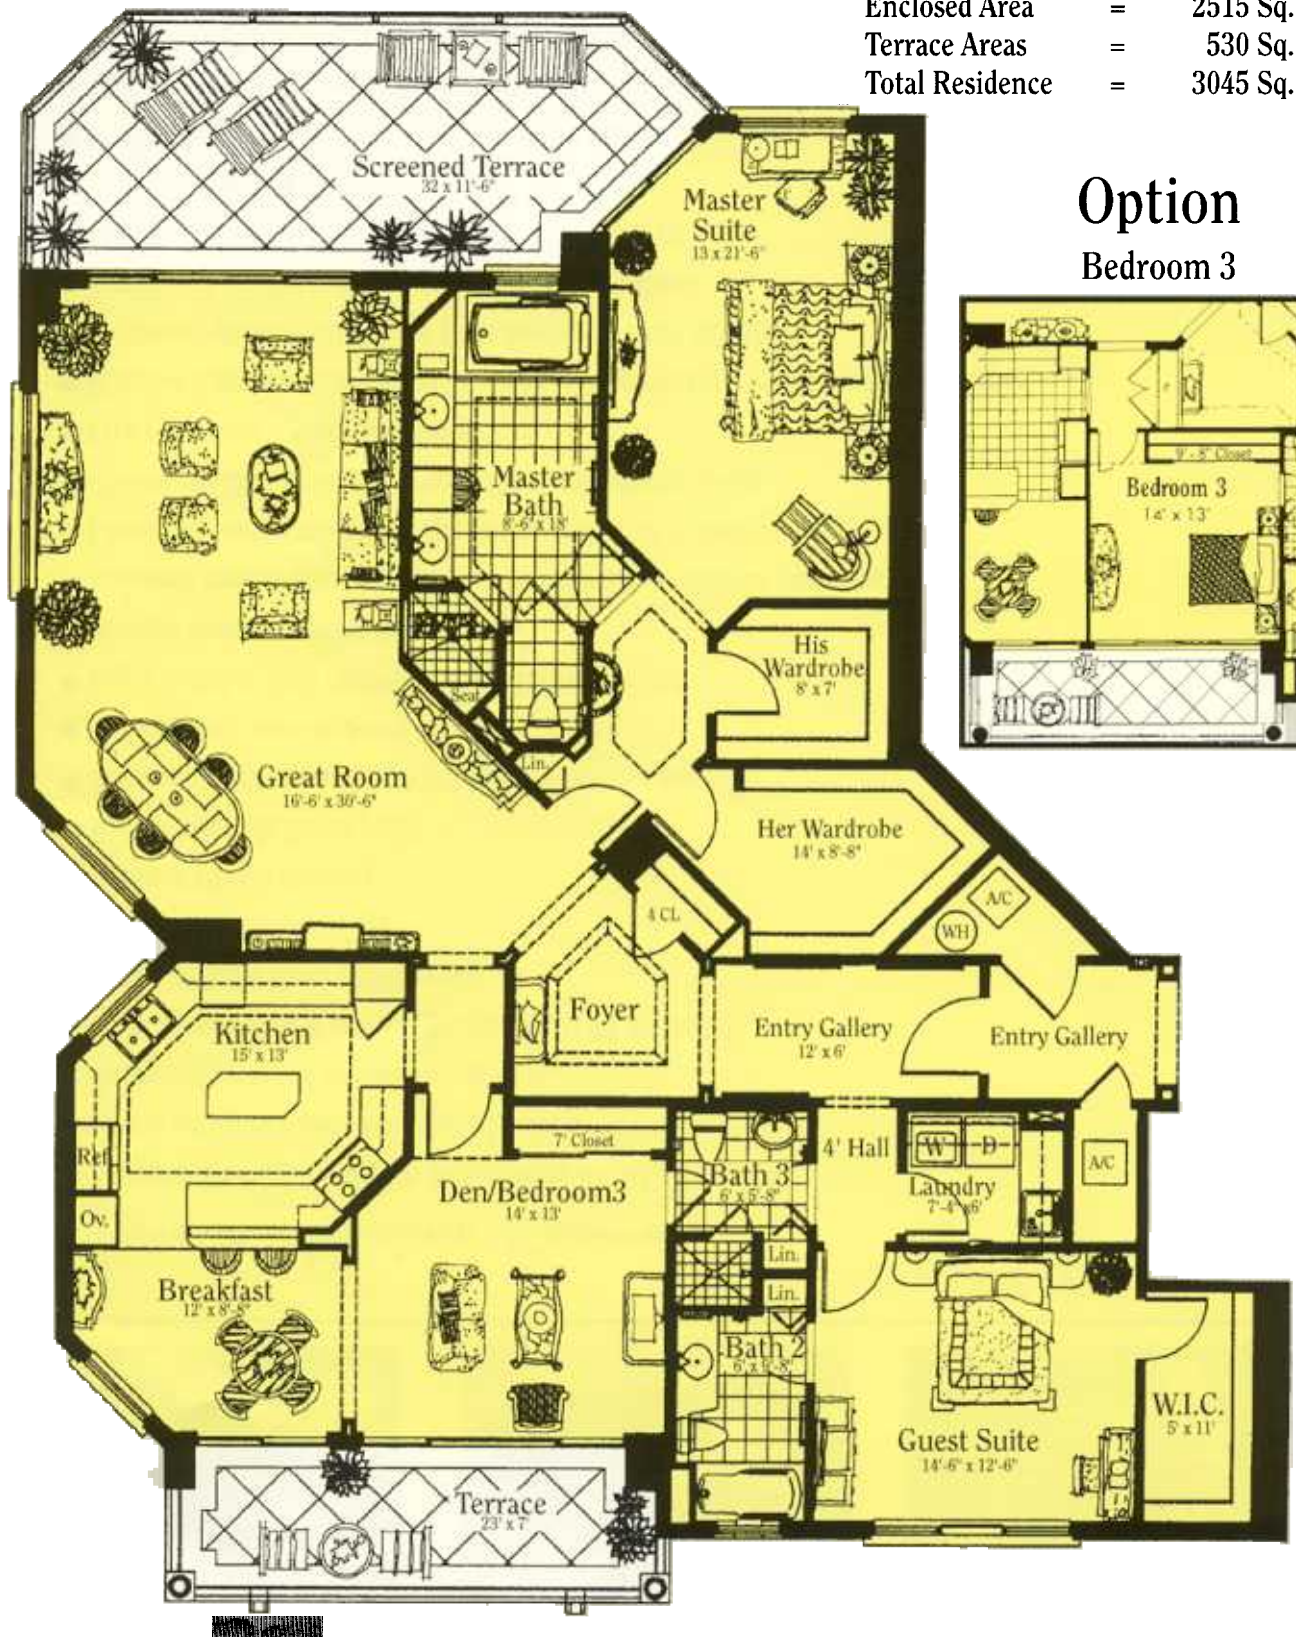

Unit 01

2 Bedroom/3 Bath + Den/3 Bedroom

Enclosed Area = 2515 Sq. Ft.

Terrace Areas = 530 Sq. Ft.

Total Residence = 3045 Sq. Ft.

Option Bedroom 3